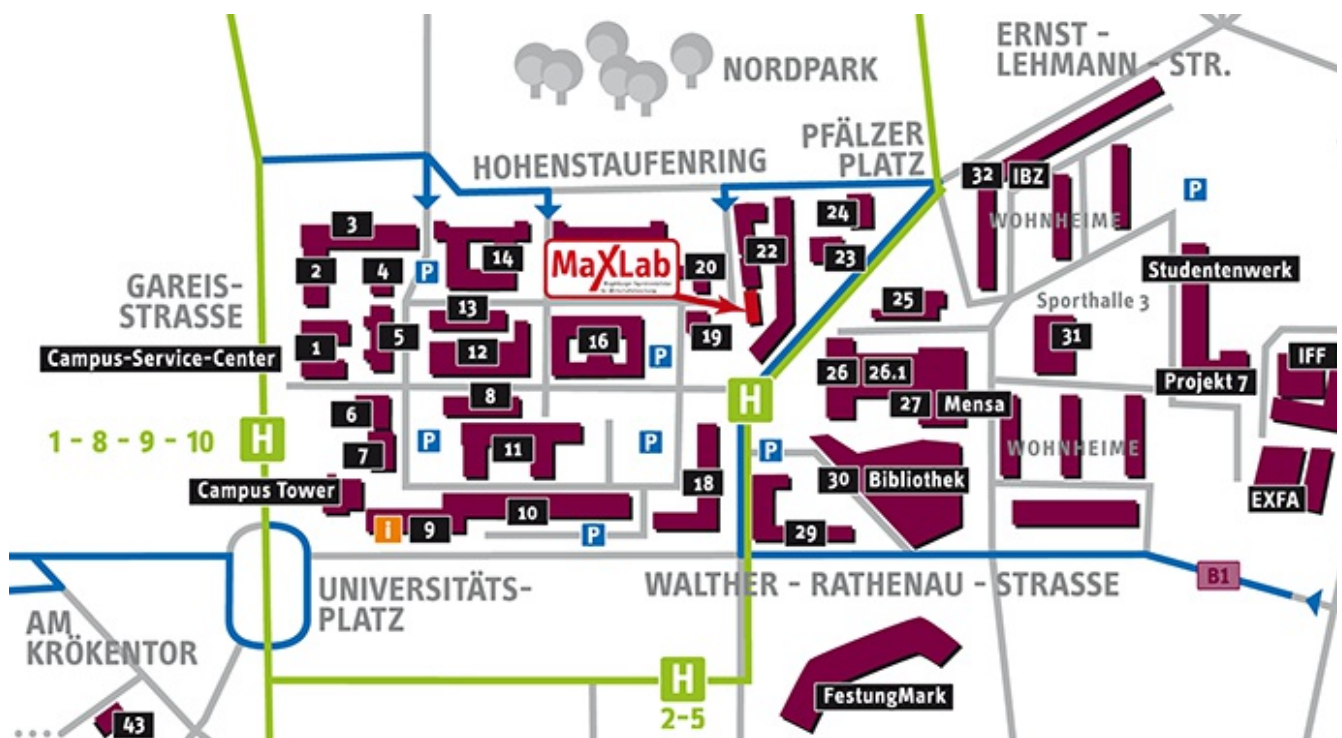

MAGDEBURGER EXPERIMENTALLABOR FÜR WIRTSCHAFTSFORSCHUNG

Directions

The MaXLab is situated in the Faculty of Economics and Management in building 22 of the Otto-von-Guericke-University Magdeburg.

Building 22

Room B-203 (second floor)

Directions by tram

Tram line 2, stop "Pfälzer Straße"

The stop is situated in front of building 22 (Vilfredo-Pareto-Building)

Directions by car

Pfälzer Straße

39106 Magdeburg

Building 22 "Vilfredo-Pareto-Building" (big sign above the entrance)

Postal address

Otto-von-Guericke-University Magdeburg

FWW | G22 C-214 | MaXLab

Universitätsplatz 2

39106 Magdeburg

Laborleiter

Jannik Greif

Magdeburger Experimentallabor für Wirtschaftsforschung
(MaXLab)