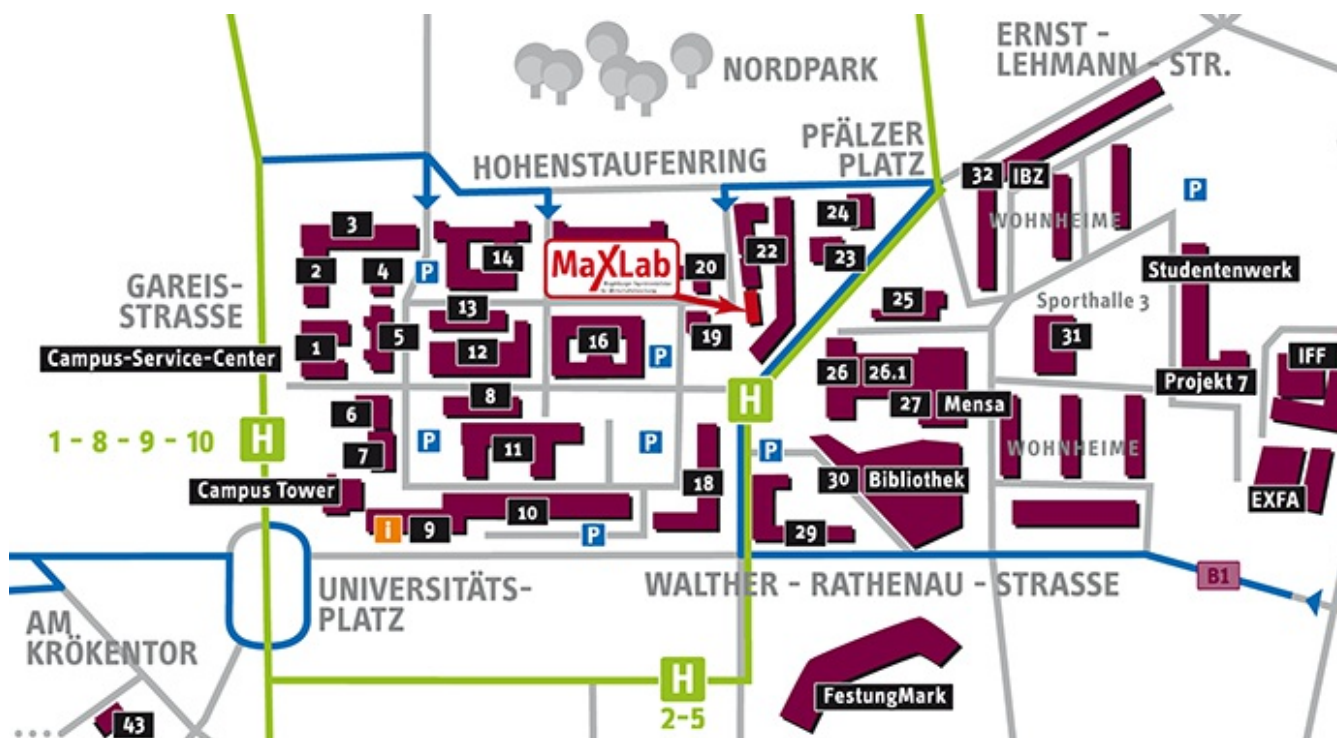

### Directions

The MaXLab is situated in the Faculty of Economics and Management in building 22 of the Otto-von-Guericke-University Magdeburg.

#### Directions by tram

Tram line 2, stop "Pfälzer Straße"

The stop is situated in front of building 22 (Vilfredo-Pareto-Building)

#### Directions by car

Pfälzer Straße

39106 Magdeburg

Building 22 "Vilfredo-Pareto-Building" (big sign above the entrance)

#### Postal address

Otto-von-Guericke-University Magdeburg

FWW | G22 C-214 | MaXLab

Universitätsplatz 2

39106 Magdeburg

**Laborleiter**

**Jannik Greif**

Magdeburger Experimentallabor für Wirtschaftsforschung  
(MaXLab)